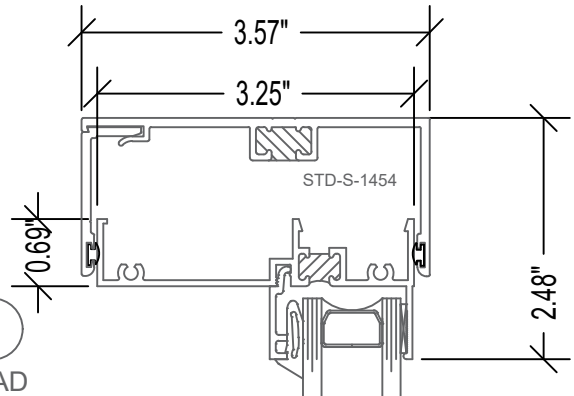

700 SERIES 3 1/4" SH

①
HEAD

STERGIS
WINDOWS & DOORS

700 SERIES / 3