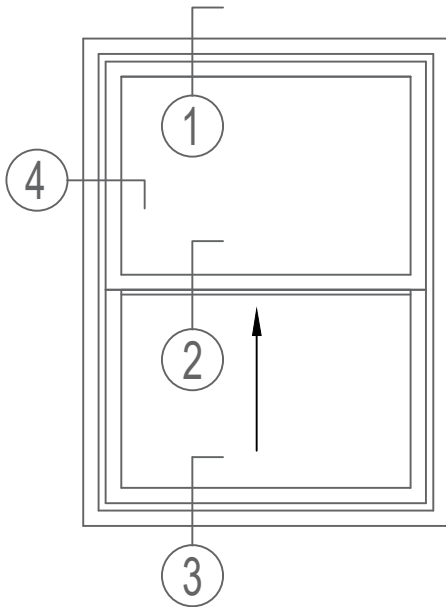

700 SERIES 3 1/4" SH

④
JAMB