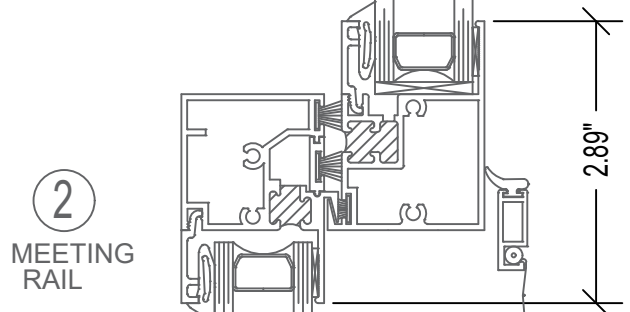

②
MEETING
RAIL