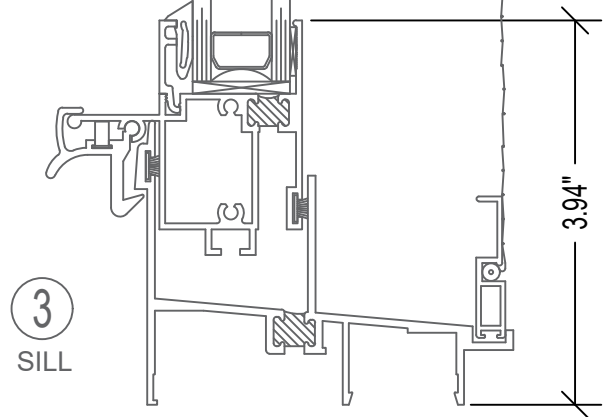

700 SERIES 3 1/4" SH

③
SILL

STERGIS
WINDOWS & DOORS

700 SERIES / 3