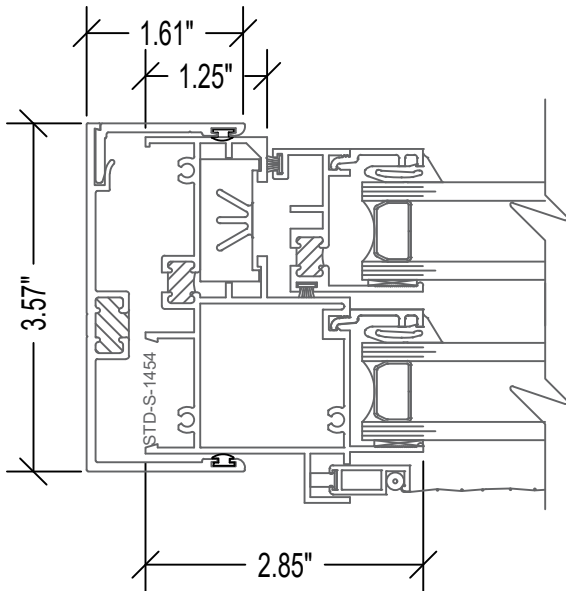

700 SERIES 3 1/4" SH

④
JAMB

STERGIS
WINDOWS & DOORS

700 SERIES / 3